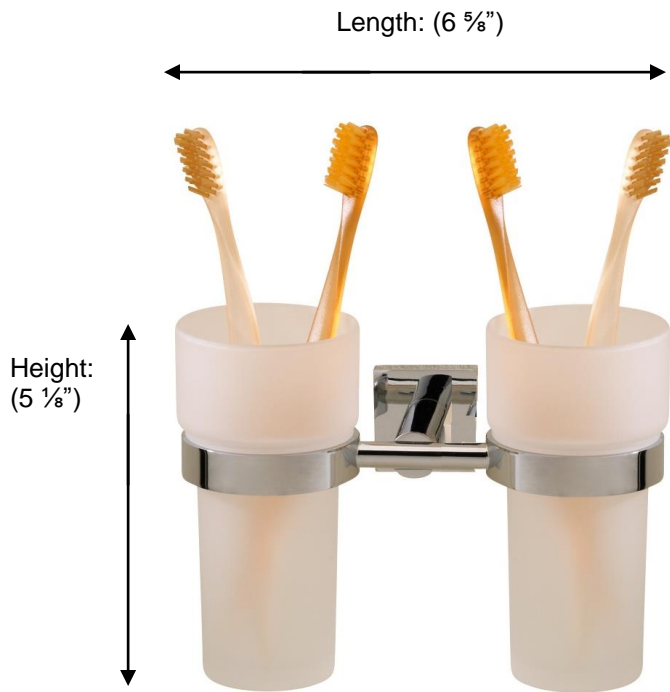

## 676252 DOUBLE TUMBLER HOLDER

Depth: (3  $\frac{3}{4}$ "")

Backplate: (1  $\frac{1}{2}$ "")

**Description:**

Double tumbler holder

**Finishes:**

CR - Chrome

NI - Polished Nickel

ES - Satin Nickel

**Material:**

Brass, frosted glass

**Method of Fixing:**

Direct to wall

<b>Country of Origin:</b>	Portugal
---------------------------	----------