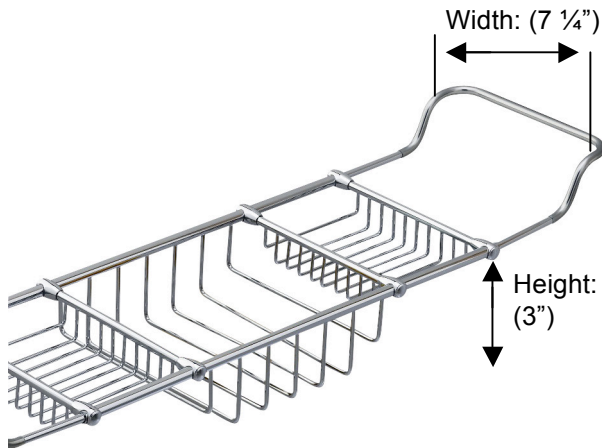

ESSENTIALS

53405 Traditional, Adjustable Bathtub Rack

Length Closed: 24 $\frac{3}{4}$ "
Length Open (Max.): 32 $\frac{1}{2}$ "

Tub Opening (Min.): 20 $\frac{1}{4}$ "

Adjust length by loosening the 4 set screws near handles

Description:

Traditional, adjustable bathtub rack

Finishes:

-  CR – Chrome
-  PV – Polished Brass
-  UB – Unlacquered Brass
-  NI – Polished Nickel
-  ES – Satin Nickel
-  GD – Gold

Material:

Brass

Country of Origin:

Portugal

All Dimensions are approximate