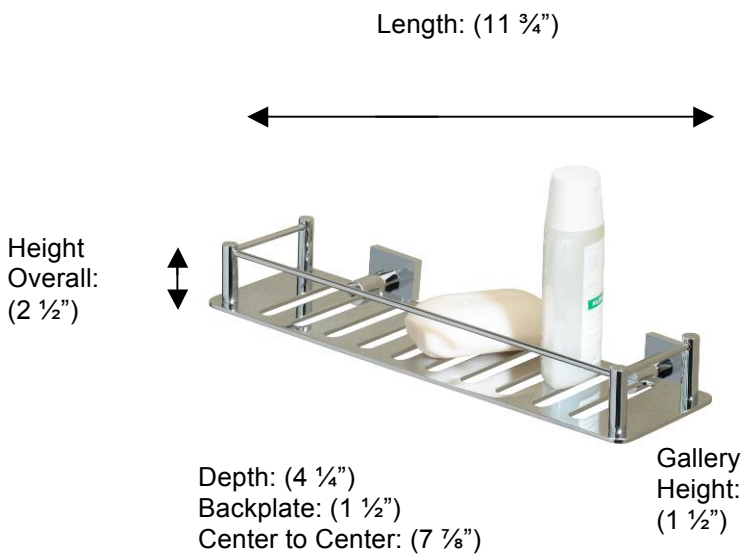

ESSENTIALS

53605 RECTANGULAR SHOWER SHELF

Description:

Rectangular Shower Shelf with Square Backplates

Finishes:

-  CR – Chrome
-  PV – Polished Brass
-  UB – Unlacquered Brass
-  MB – Matte Black
-  NI – Polished Nickel
-  ES – Satin Nickel
-  GD – Gold

Material:

Brass

Method of Fixing:

Direct to wall

Country of Origin:

Portugal

All Dimensions are approximate