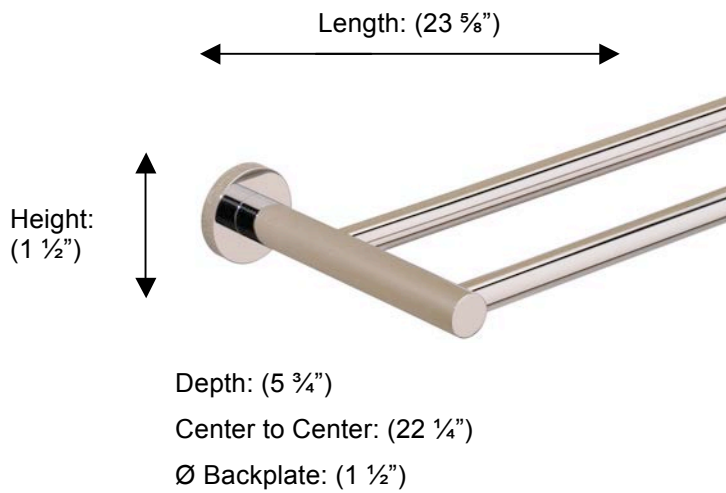

## 67576 DOUBLE TOWEL RAIL, 24"

**Description:**

Double Towel Rail, 24"

**Finishes:**

-  CR – Chrome
-  PV – Polished Brass
-  UB – Unlacquered Brass
-  MB – Matte Black
-  NI – Polished Nickel
-  ES – Satin Nickel
-  GD – Gold

**Material:**

Brass

**Method of Fixing:**

Direct to wall

**Country of Origin:**

Portugal