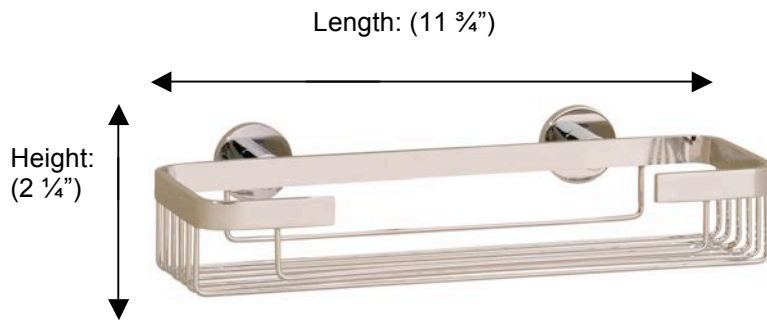

PORTO

67582 MEDIUM BASKET

Depth: (5 3/4")
Center to Center: (7 3/4")
Backplate Ø: (1 1/2")

Description:

Wire soap basket, Medium

Finishes:

-  CR – Chrome
-  PV – Polished Brass
-  UB – Unlacquered Brass
-  MB – Matte Black
-  NI – Polished Nickel
-  ES – Satin Nickel
-  GD – Gold

Material:

Brass

Method of Fixing:

Direct to wall

Country of Origin:

Portugal