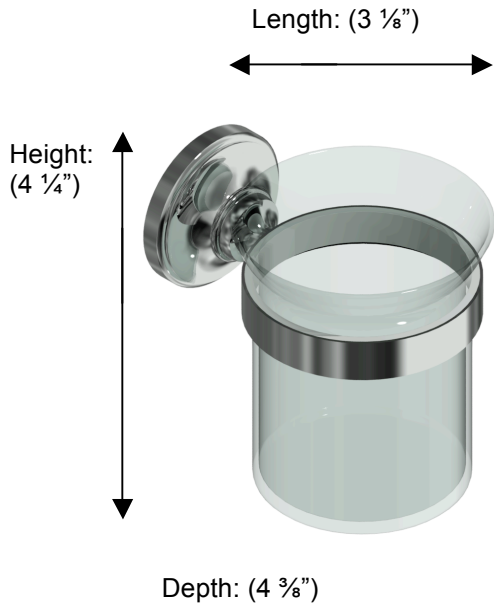

OLYMPIA 69325 Tumbler Holder

Description:

Tumbler Holder

Finishes:

-  CR – Chrome
-  PV – Polished Brass
-  UB – Unlacquered Brass
-  NI – Polished Nickel
-  ES – Satin Nickel
-  GD – Gold

Material:

Brass
Clear Glass

Backplate Diameter: (2 1/8")

Method of Fixing:

Direct to wall

Country of Origin:	Portugal
	

All Dimensions are approximate