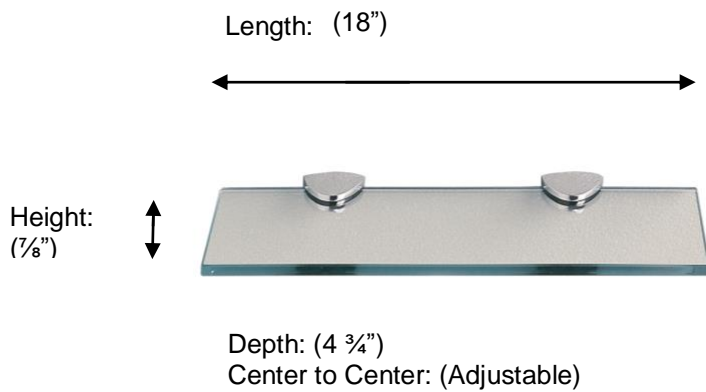

*Miller*  
FINE BATHROOM INTERIORS **Classic**

**M291220 Glass Shelf, 18"**

**Description:**  
Glass Shelf, 18"

**Finishes:**  
CR – Chrome

**Material:**  
Brass  
Tempered glass

**Method of Attachment:**  
Direct to wall

**Country of Origin:**

United Kingdom

All Dimensions are approximate