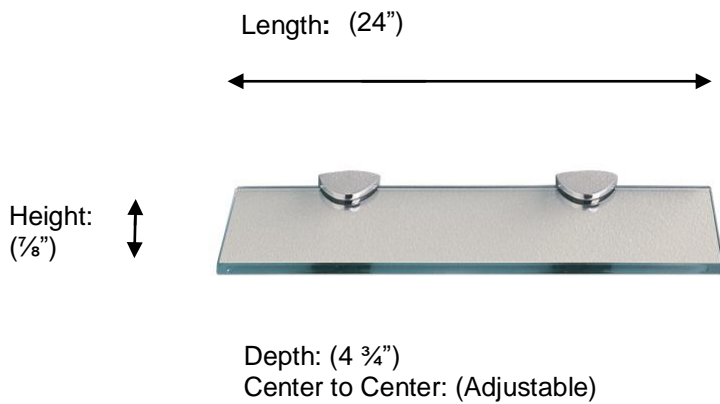

Miller
FINE BATHROOM INTERIORS **Classic**

M291420 Glass Shelf, 24"

Description:
Glass Shelf, 24"

Finishes:
CR – Chrome

Material:
Brass
Tempered glass

Method of Attachment:
Direct to wall

Country of Origin:

United Kingdom

All Dimensions are approximate