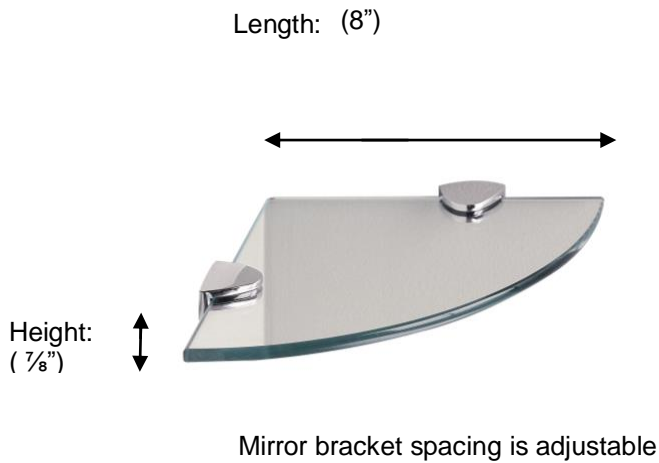

Miller
FINE BATHROOM INTERIORS **Classic**

M292320 Glass Corner Shelf

Description:
Glass Corner Shelf

Finishes:
CR – Chrome

Material:
Brass
Tempered glass

Method of Attachment:
Direct to wall

Country of Origin:

United Kingdom

All Dimensions are approximate