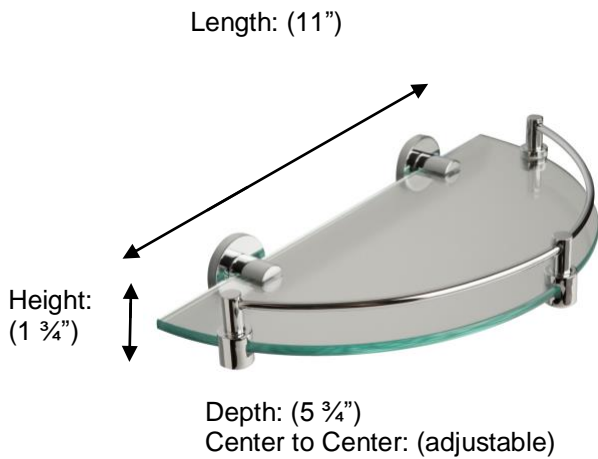

M668 Glass Cloakroom Shelf with Gallery

Description:

Glass Cloakroom Shelf with gallery

Finishes:

CR – Chrome

Material:

Brass
Tempered glass

Method of Attachment:

Direct to wall

Country of Origin:

United Kingdom