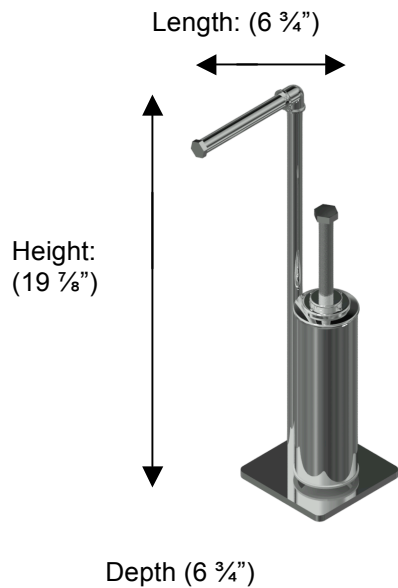

POMBO™

INDUSTRIAL

PI167 WC Set

Description:

WC Brush

Finishes:

-  CR – Chrome
-  PV – Polished Brass
-  UB – Unlacquered Brass

Material:

Brass
Black plastic brush

Country of Origin:

Portugal

All Dimensions are approximate