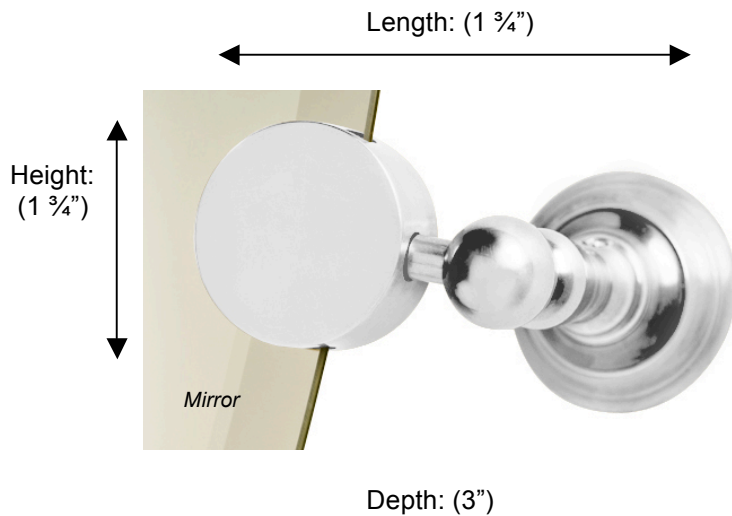

## 66303 MIRROR SUPPORTS

**Description:**

Kingston mirror supports

**Finishes:**

-  CR – Chrome
-  PV – Polished Brass
-  UB – Unlacquered Brass
-  NI – Polished Nickel
-  ES – Satin Nickel
-  GD – Gold

**Material:**

Brass

**Method of Fixing:**

Direct to wall

Country of Origin:

Portugal

All Dimensions are approximate