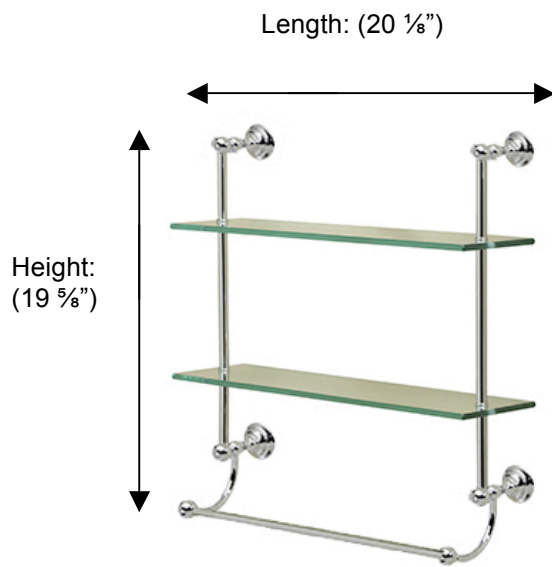

KINGSTON

66308 Double Tier Shelf with Towel Bar

**Description:**

Double tier shelf with towel bar

Finishes:

-  CR – Chrome
-  PV – Polished Brass
-  UB – Unlacquered Brass
-  NI – Polished Nickel
-  ES – Satin Nickel
-  GD – Gold

Material:

Brass
Clear glass

Backplate Diameter: (1 3/4")

Method of Fixing:

Direct to wall

Country of Origin:

Portugal

All Dimensions are approximate