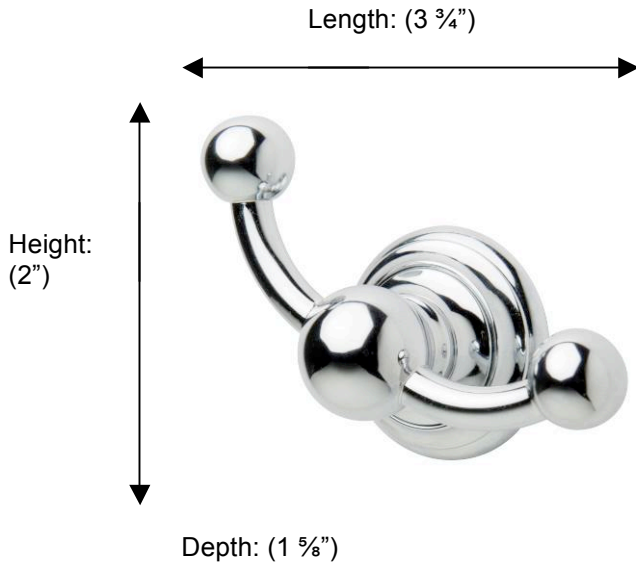

# KINGSTON

## 66314 Horizontal Double Hook

**Description:**

Horizontal double hook

**Finishes:**

-  CR – Chrome
-  PV – Polished Brass
-  UB – Unlacquered Brass
-  NI – Polished Nickel
-  ES – Satin Nickel
-  GD – Gold

**Material:**

Brass

**Backplate Diameter:** (1 3/4")

**Method of Fixing:**

Direct to wall

**Country of Origin:**

Portugal