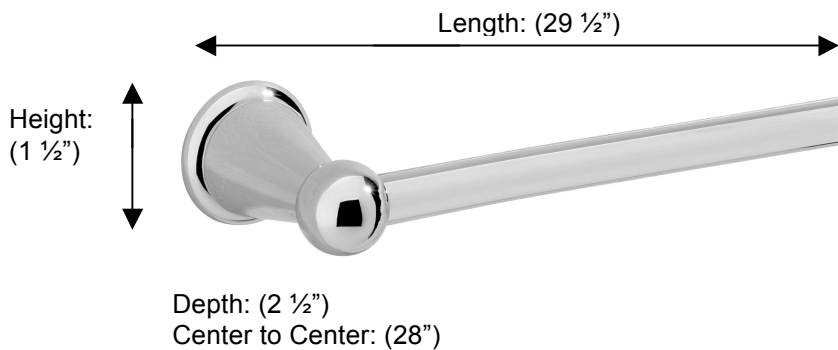

SINTRA

66848 Towel Rail

**Description:**

Towel rail, 29 1/2"

Finishes:

-  CR – Chrome
-  PV – Polished Brass
-  UB – Unlacquered Brass
-  MB – Matte Black
-  NI – Polished Nickel
-  ES – Satin Nickel
-  GD – Gold

Material:

Brass

Backplate Diameter: (1 1/2")

Method of Fixing:

Direct to wall

Country of Origin:

Portugal

All Dimensions are approximate