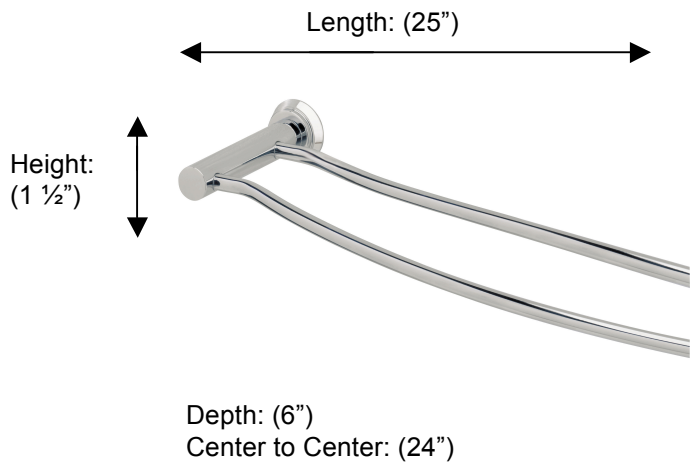

## 67176 Double Towel Rail

**Description:**

Double Towel Rail

**Finishes:**

-  CR – Chrome
-  PV – Polished Brass
-  UB – Unlacquered Brass
-  NI – Polished Nickel
-  ES – Satin Nickel

**Material:**

Brass

**Backplate Diameter:** (1 1/2")

**Method of Fixing:**

Direct to wall

**Country of Origin:**

Portugal

All Dimensions are approximate