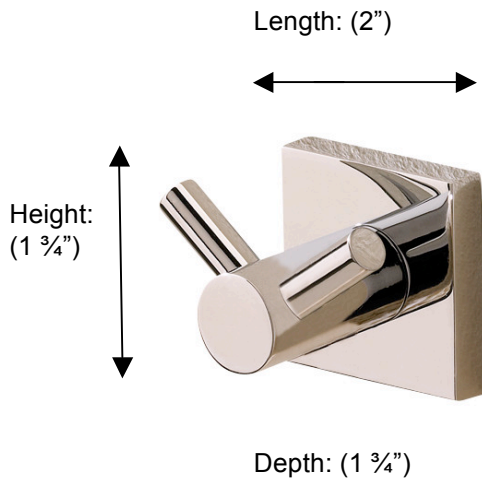

BRAGA

67612 DOUBLE HOOK

**Description:**

Double hook

Finishes:

-  CR – Chrome
-  PV – Polished Brass
-  UB – Unlacquered Brass
-  MB – Matte Black
-  NI – Polished Nickel
-  ES – Satin Nickel
-  GD – Gold

Material:

Brass

Method of Fixing:

Direct to wall

Country of Origin:

Portugal

All Dimensions are approximate