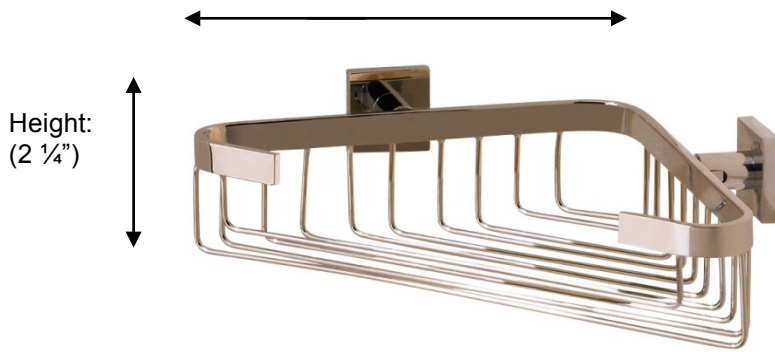

## 67689 CORNER SOAP BASKET

Length from corner to end of basket: (10")

Depth to corner: (8 1/4")

### Description:

Corner soap basket

### Material:

Brass

### Method of Fixing:

Direct to wall

Country of Origin:

Portugal

All Dimensions are approximate