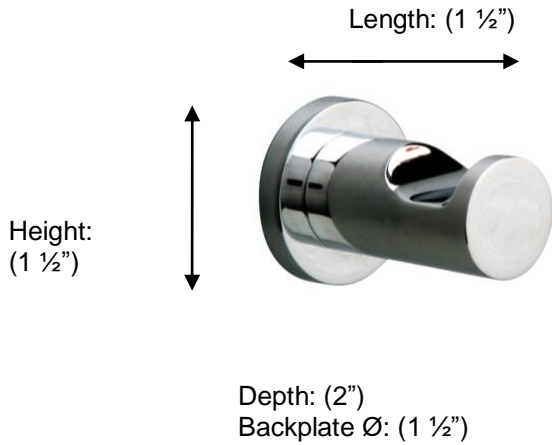

Miller
FINE BATHROOM INTERIORS **MONTANA**

M6711 Contemporary Single Robe Hook

Description:
Contemporary Single Robe Hook

Finishes:
■ CR – Chrome

Material:
Brass

Method of Attachment:
Direct to wall

Country of Origin:

United Kingdom

All Dimensions are approximate