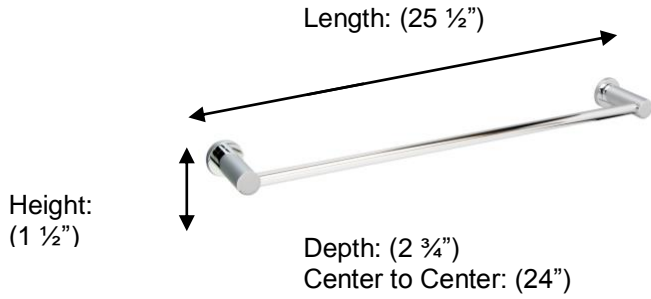

Miller
FINE BATHROOM INTERIORS **MONTANA**

M6716 Contemporary Towel Rail, 24"

Description:
Contemporary Towel Rail, 24"

Finishes:
 CR – Chrome

Material:
Brass

Method of Attachment:
Direct to wall

Country of Origin:

United Kingdom

All Dimensions are approximate