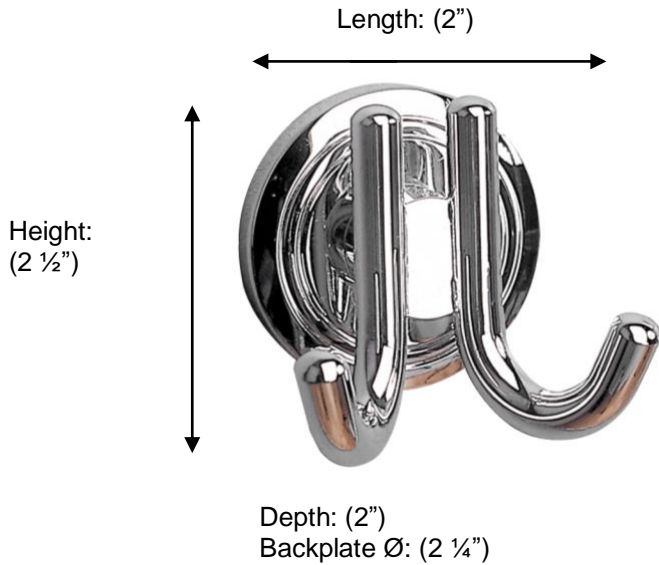

Miller
FINE BATHROOM INTERIORS **OSLO**

M8023 Double Hook

Description:
Double Hook

Finishes:

- CR – Chrome
- NI – Polished Nickel

Material:
Brass

Method of Attachment:
Direct to wall

Country of Origin:

United Kingdom

All Dimensions are approximate