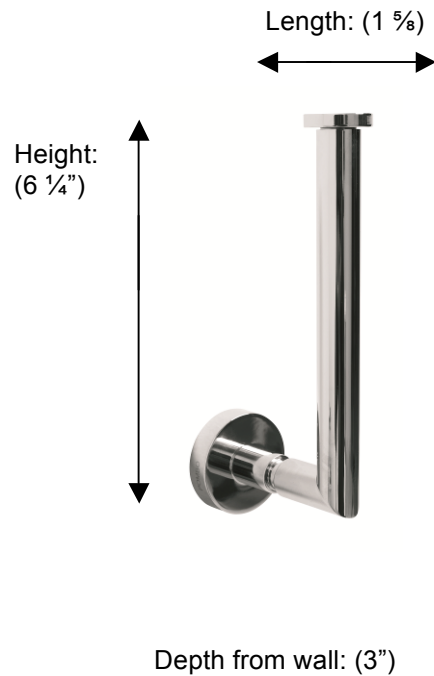

POMBO™

AXIS

PX122 Spare Roll Holder

**Description:**

Spare Roll Holder

Finishes:

-  CR – Chrome
-  PV – Polished Brass
-  UB – Unlacquered Brass
-  MB – Matte Black
-  NI – Polished Nickel
-  ES – Satin Nickel
-  GD – Gold

Material:

Brass

Method of Attachment:

Direct to wall

Country of Origin:

Portugal

All Dimensions are approximate