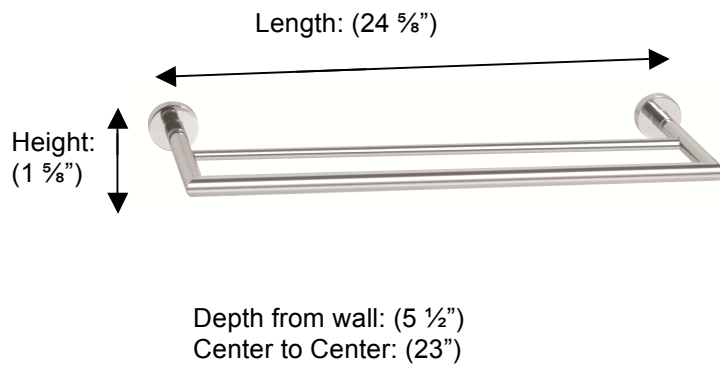

POMBO™

AXIS

PX145060 Double Towel Rail

**Description:**

Double Towel Rail, 24"

Finishes:

-  CR – Chrome
-  PV – Polished Brass
-  UB – Unlacquered Brass
-  MB – Matte Black
-  NI – Polished Nickel
-  ES – Satin Nickel
-  GD – Gold

Material:

Brass

Method of Attachment:

Direct to wall

Country of Origin:	Portugal
---------------------------	----------

All Dimensions are approximate