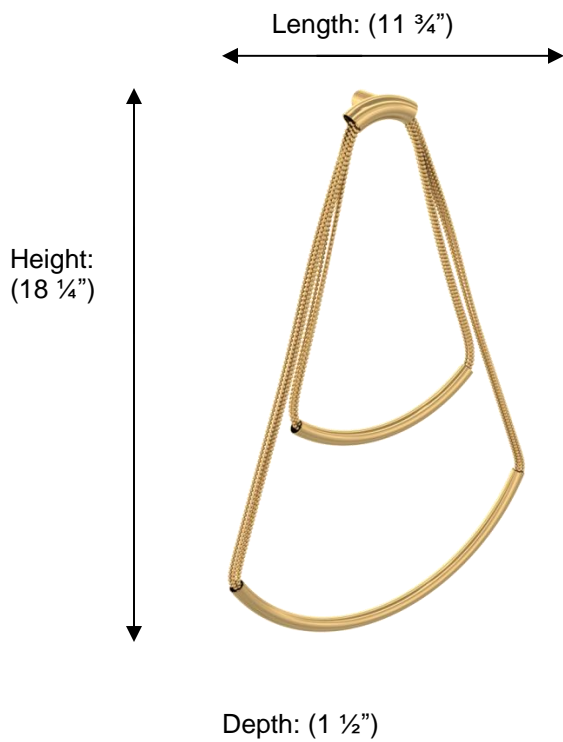

POMBO™

Luxis PL142 Double Towel Ring

Description:
Double Towel Ring

Finishes:

-  CR – Chrome
-  NI – Polished Nickel
-  GD – Gold

Material:
Brass

Country of Origin:	Portugal
---------------------------	----------

All Dimensions are approximate