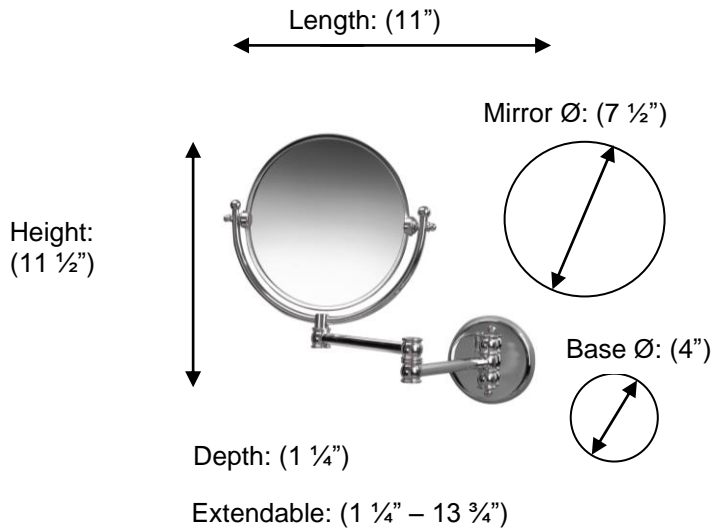

## M681 TRADITIONAL WALL MOUNTED MIRROR

**Description:**

Traditional wall mounted mirror

**Magnification:** 3x / regular mirror

**Finishes:**

- CR – Chrome
- NI – Polished Nickel
- ES – Satin Nickel

**Material:**

Brass

**Method of Attachment:**

Direct to wall

<b>Country of Origin:</b>	United Kingdom
---------------------------	----------------