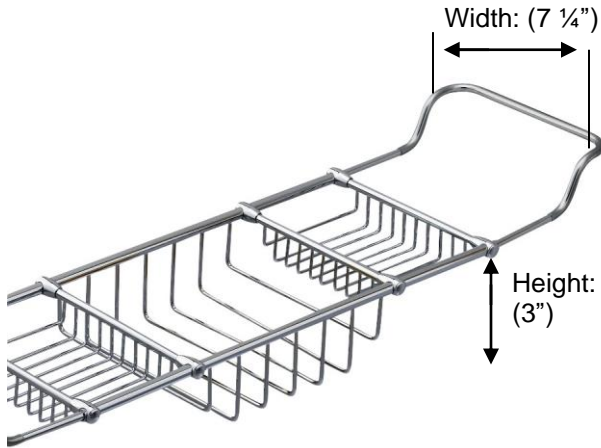

ESSENTIALS

53405 Traditional, Adjustable Bathtub Rack

Length Closed: 24 ³/₄"
Length Open (Max.): 32 ¹/₂"

Tub Opening (Min.): 20 ¹/₄"

Adjust length by loosening the 4 set screws near handles.

Description:

Traditional, adjustable bathtub rack

Finishes:

-  CR – Chrome
-  PV – Polished Brass
-  UB – Unlacquered Brass
-  MB – Matte Black
-  NI – Polished Nickel
-  ES – Satin Nickel
-  GD – Gold

Material:

Brass

Country of Origin:

Portugal

All dimensions are approximate.