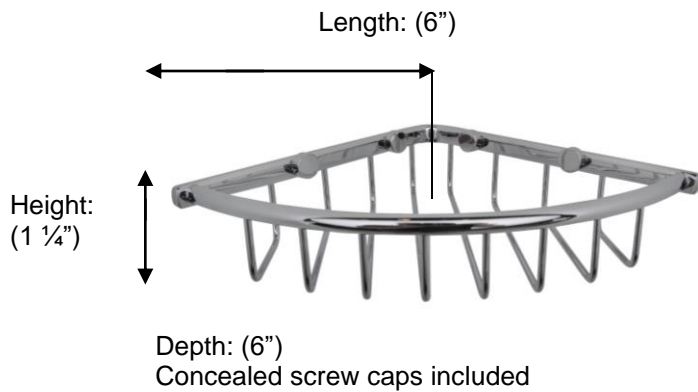

ESSENTIALS

53420 Corner Wire Soap Basket Small

Description:

Corner wire soap basket, Small

Finishes:

-  CR – Chrome
-  PV – Polished Brass
-  MB – Matte Black
-  NI – Polished Nickel
-  ES – Satin Nickel

Material:

Brass

Method of Fixing:

Direct to wall

Country of Origin:	Portugal
---------------------------	----------

All dimensions are approximate.