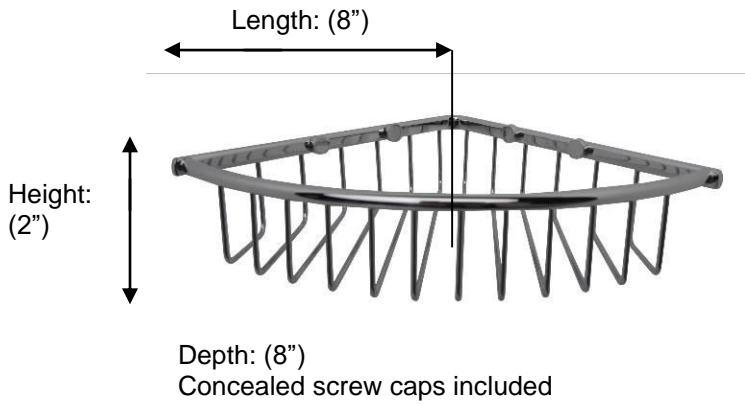

## 53421 Corner Wire Soap Basket Medium

**Description:**

Corner wire soap basket medium

**Finishes:**

-  CR – Chrome
-  PV – Polished Brass
-  MB – Matte Black
-  NI – Polished Nickel
-  ES – Satin Nickel

**Material:**

Brass

**Method of Fixing:**

Direct to wall

**Country of Origin:**

Portugal

All dimensions are approximate.