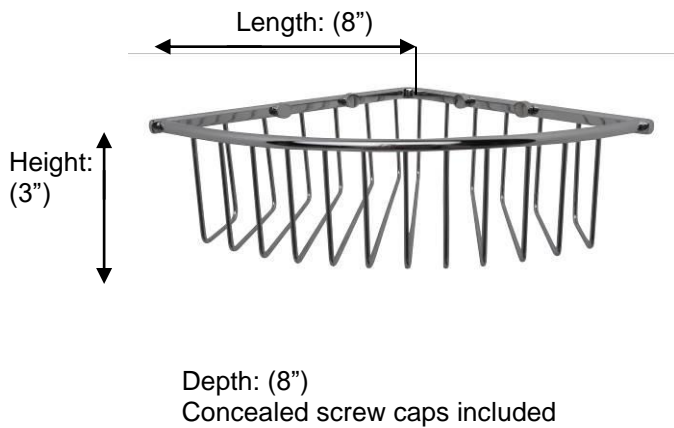

ESSENTIALS

53422 Corner Wire Soap Basket Large

**Description:**

Corner wire soap basket large

Finishes:

-  CR – Chrome
-  PV – Polished Brass
-  MB – Matte Black
-  NI – Polished Nickel
-  ES – Satin Nickel

Material:

Brass

Method of Fixing:

Direct to wall

Country of Origin:

Taiwan